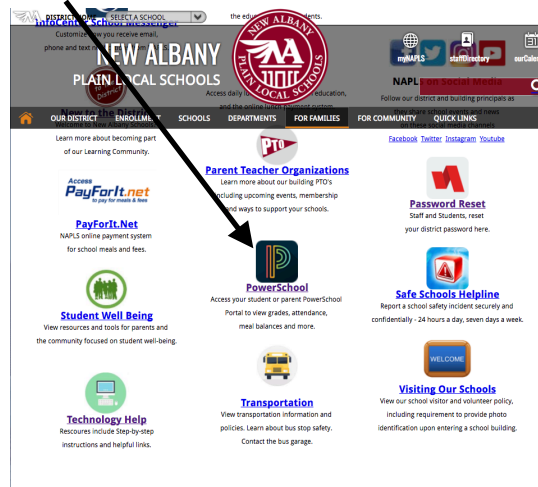

# PowerSchool - Parent Account Creation

*below are the instructions to help you create your PowerSchool account*

**Step 1** - Go to: <https://www.napls.us/domain/177>.

**Step 2** - Click on the "PowerSchool" icon.

**Step 3** - Click on the "Create Account" tab and then click the "Create Account" button. You will need the Access ID and Access Password for each of your children enrolled in New Albany-Plain Local Schools. These Access IDs will be used to link all your children to your new account. You can call the main office at your child's school if you lost or never received your Access ID.