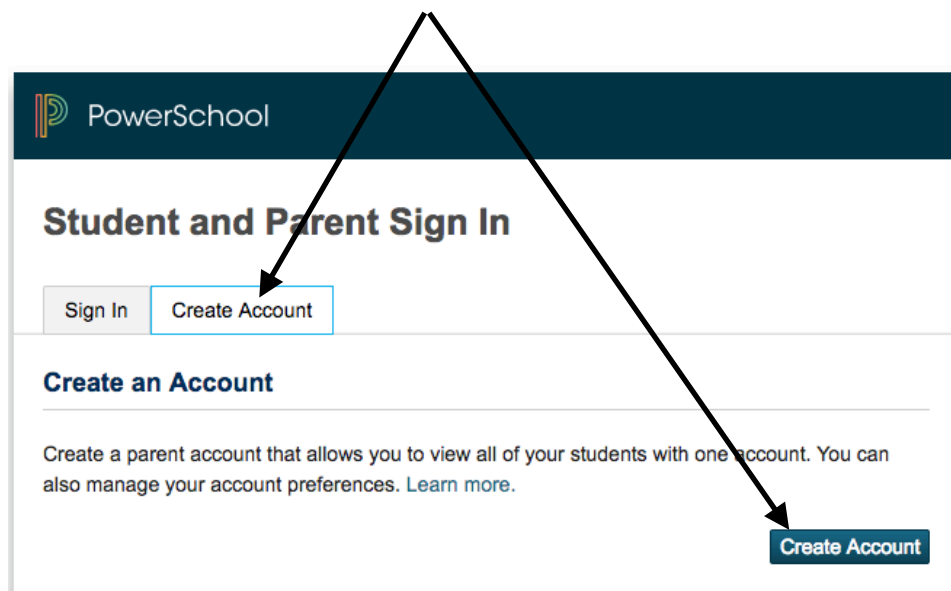

# PowerSchool - Parent Account Creation

*below are the instructions to help you create your PowerSchool account*

**Step 1** - Go to: <https://www.napls.us/domain/177>.

**Step 2** - Click on the "PowerSchool" icon.

**Step 3** - Click on the "Create Account" tab and then click the "Create Account" button. You will need the Access ID and Access Password for each of your children enrolled in New Albany-Plain Local Schools. These Access IDs will be used to link all your children to your new account. You can call the main office at your child's school if you lost or never received your Access ID.